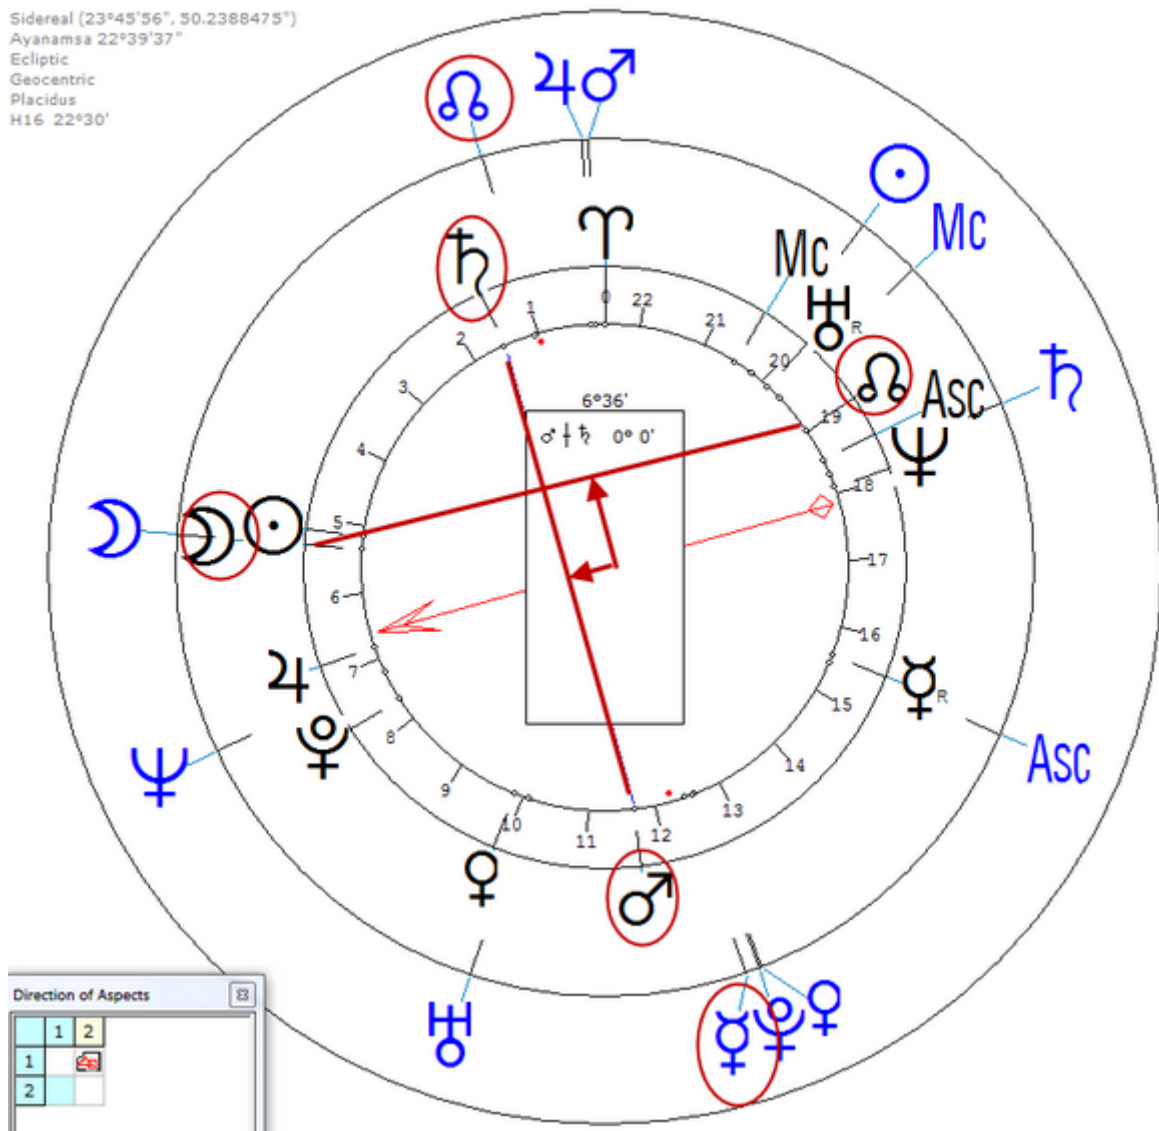

Boulin, Robert

20 July 1920 at 23:00 (= 11:00 PM)Villandraut, France, 44n28, 0w23
French lawyer and politician.

<https://www.astro.com/astro-databank/Boulin,_Robert>

He killed himself 10/30/1979, Rambouillet, France.

Progressed Lunar Return (Harmonic 16)

Lunar ♀/♁ = ♂_n/♃_n = ♃_n/♁_n

Boulin, Robert
20 July 1920 Tue 23:00 (GMT+1) 44n28 0w23
Villandraut, France
Sidereal (23°45'56", 50.2388475")
Ayanamsa 22°39'37"
Ecliptic
Geocentric
Placidus
H16 22°30'